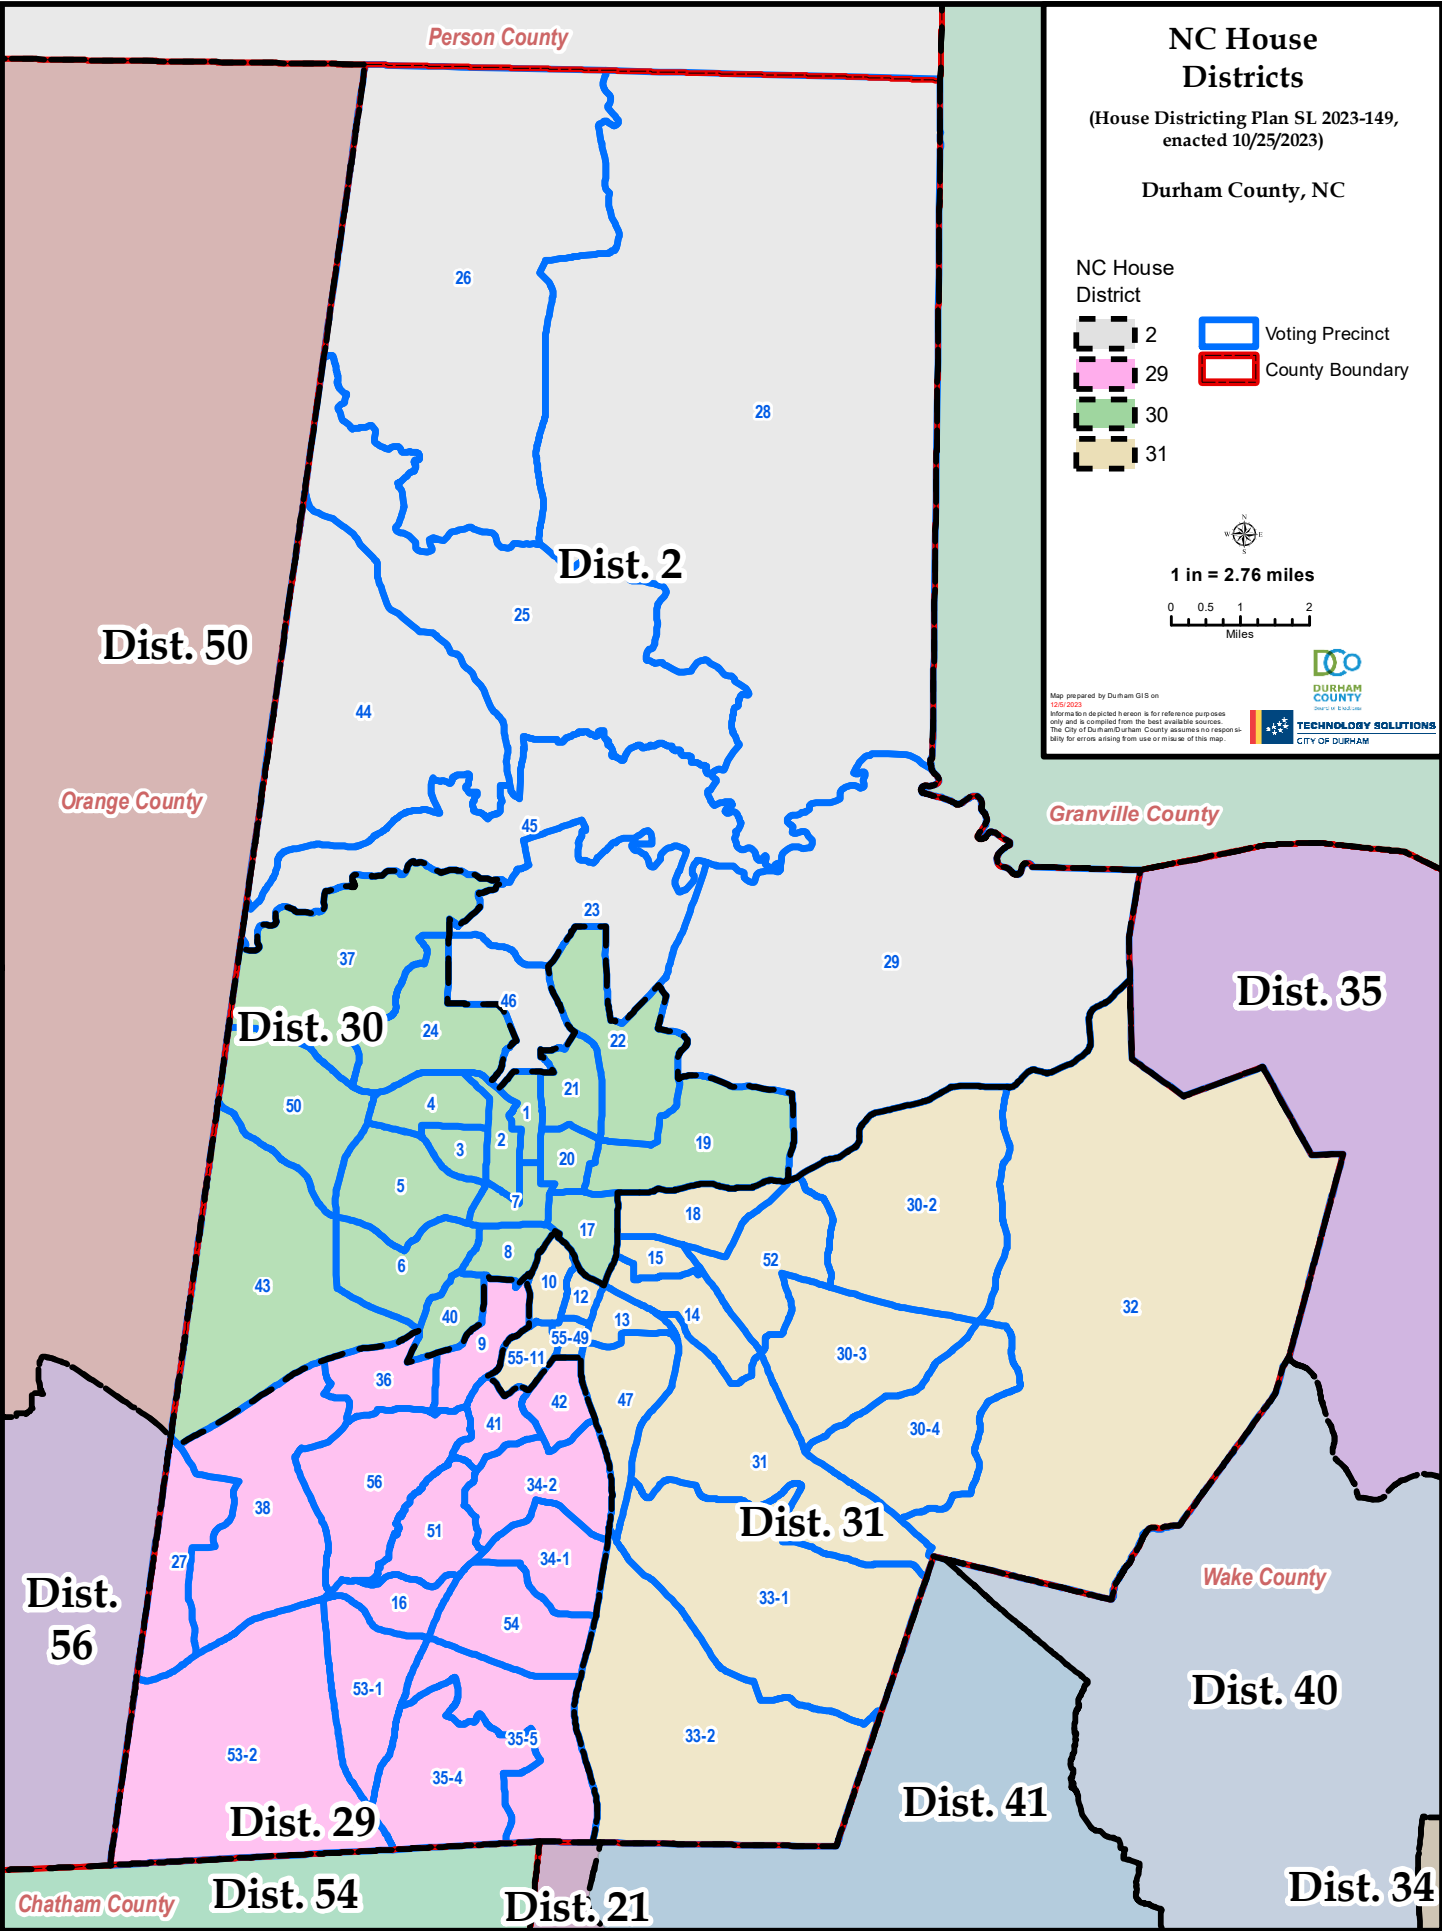

NC House Districts

(House Districting Plan SL 2023-149, enacted 10/25/2023)

Durham County, NC

NC House District

- 2
- 29
- 30
- 31
- Voting Precinct
- County Boundary