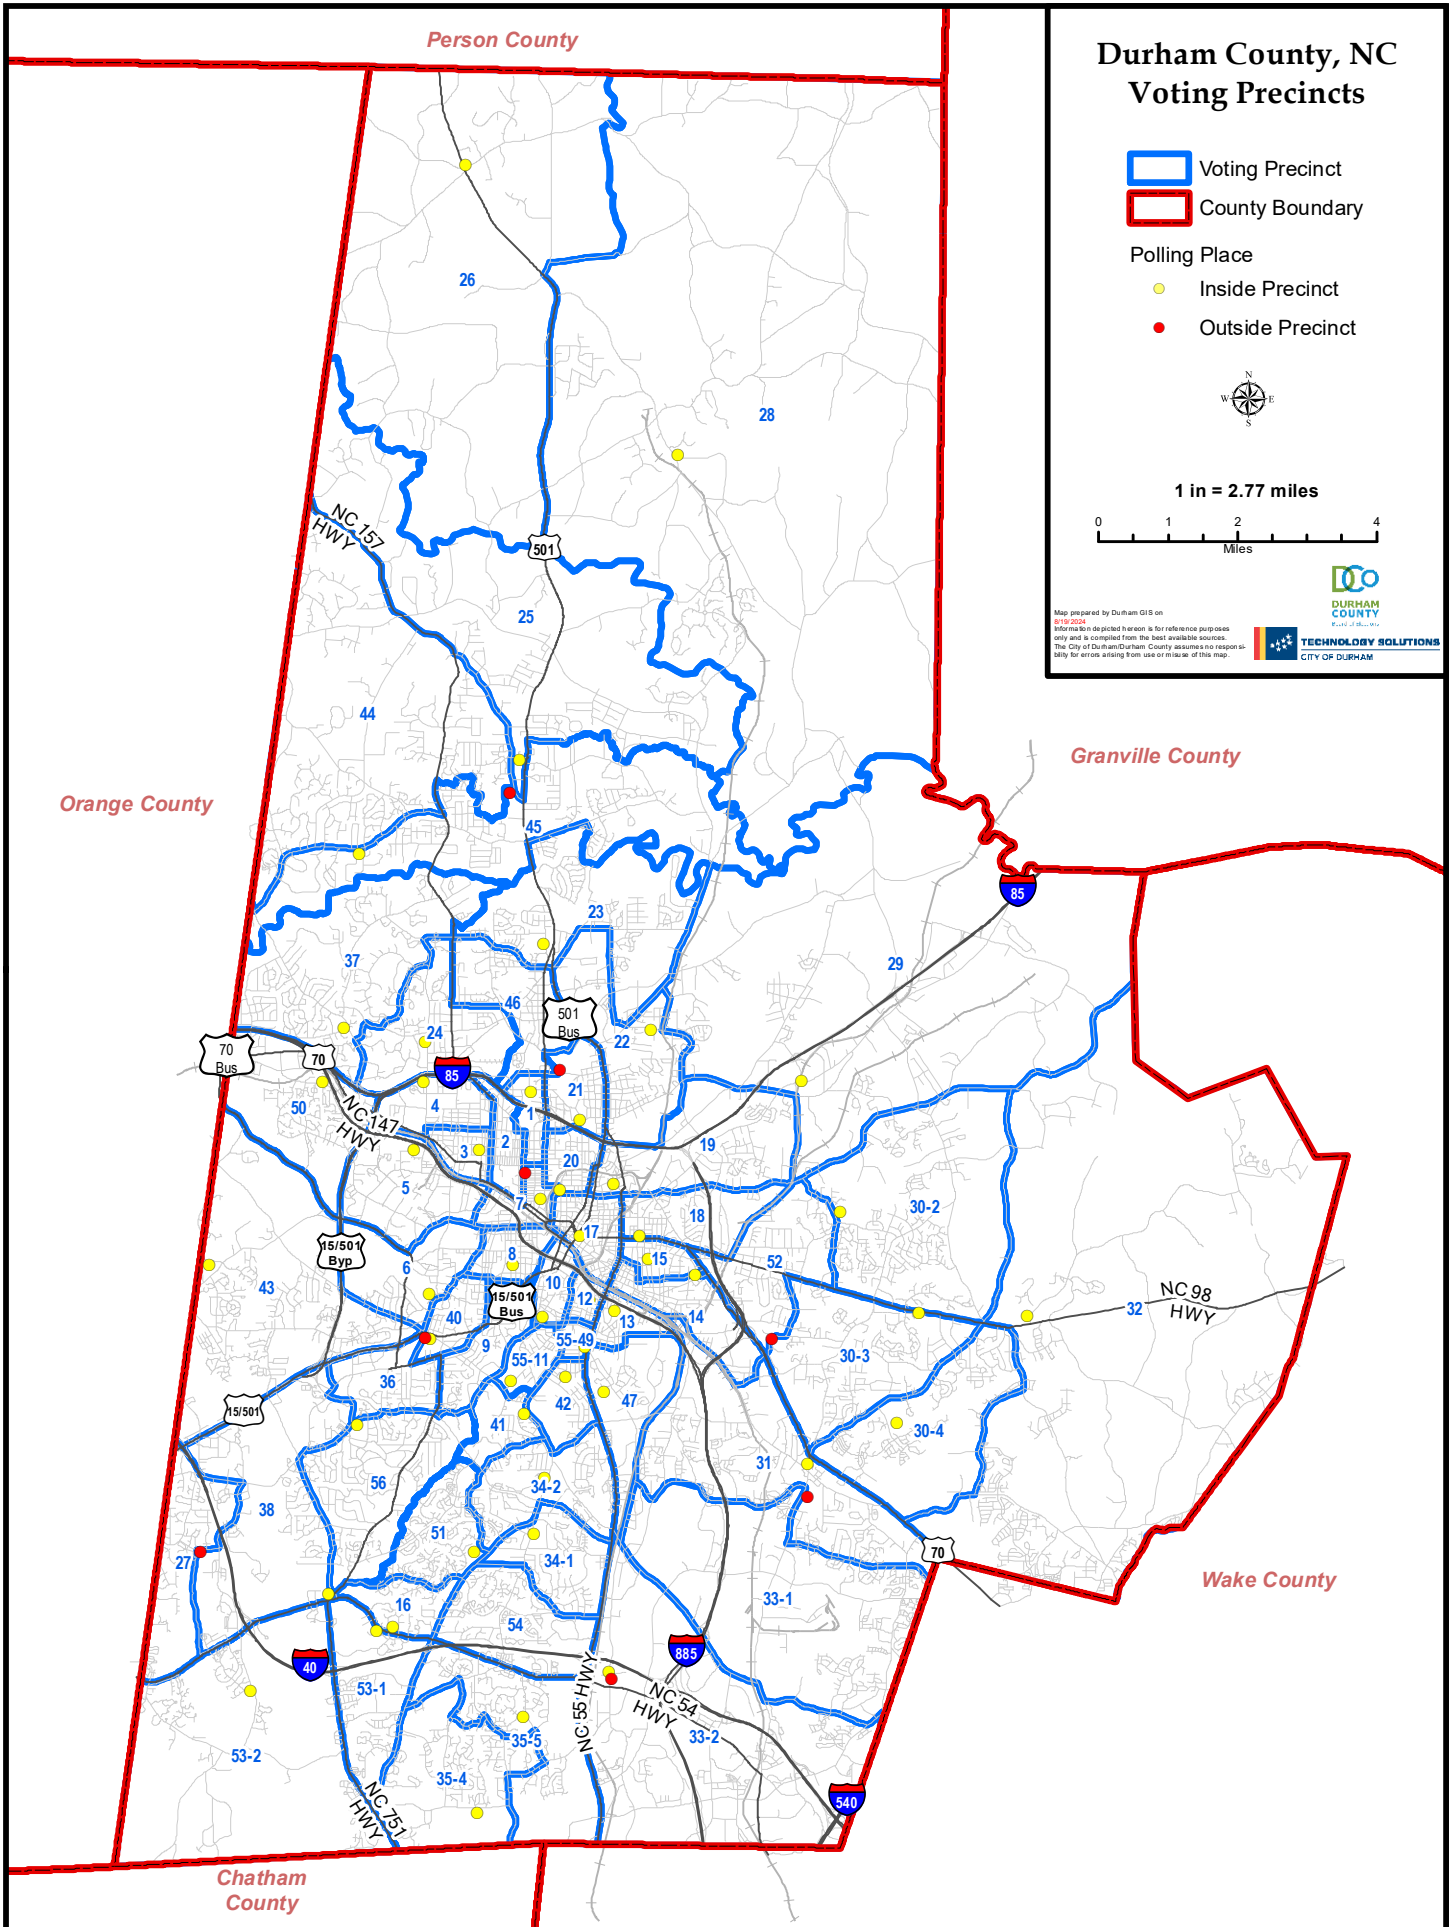

Person County

Durham County, NC Voting Precincts

Voting Precinct

County Boundary

Polling Place

Inside Precinct

Outside Precinct

1 in = 2.77 miles

DURHAM COUNTY

TECHNOLOGY SOLUTIONS

CITY OF DURHAM

Orange County

Granville County

Wake County

Chatham County