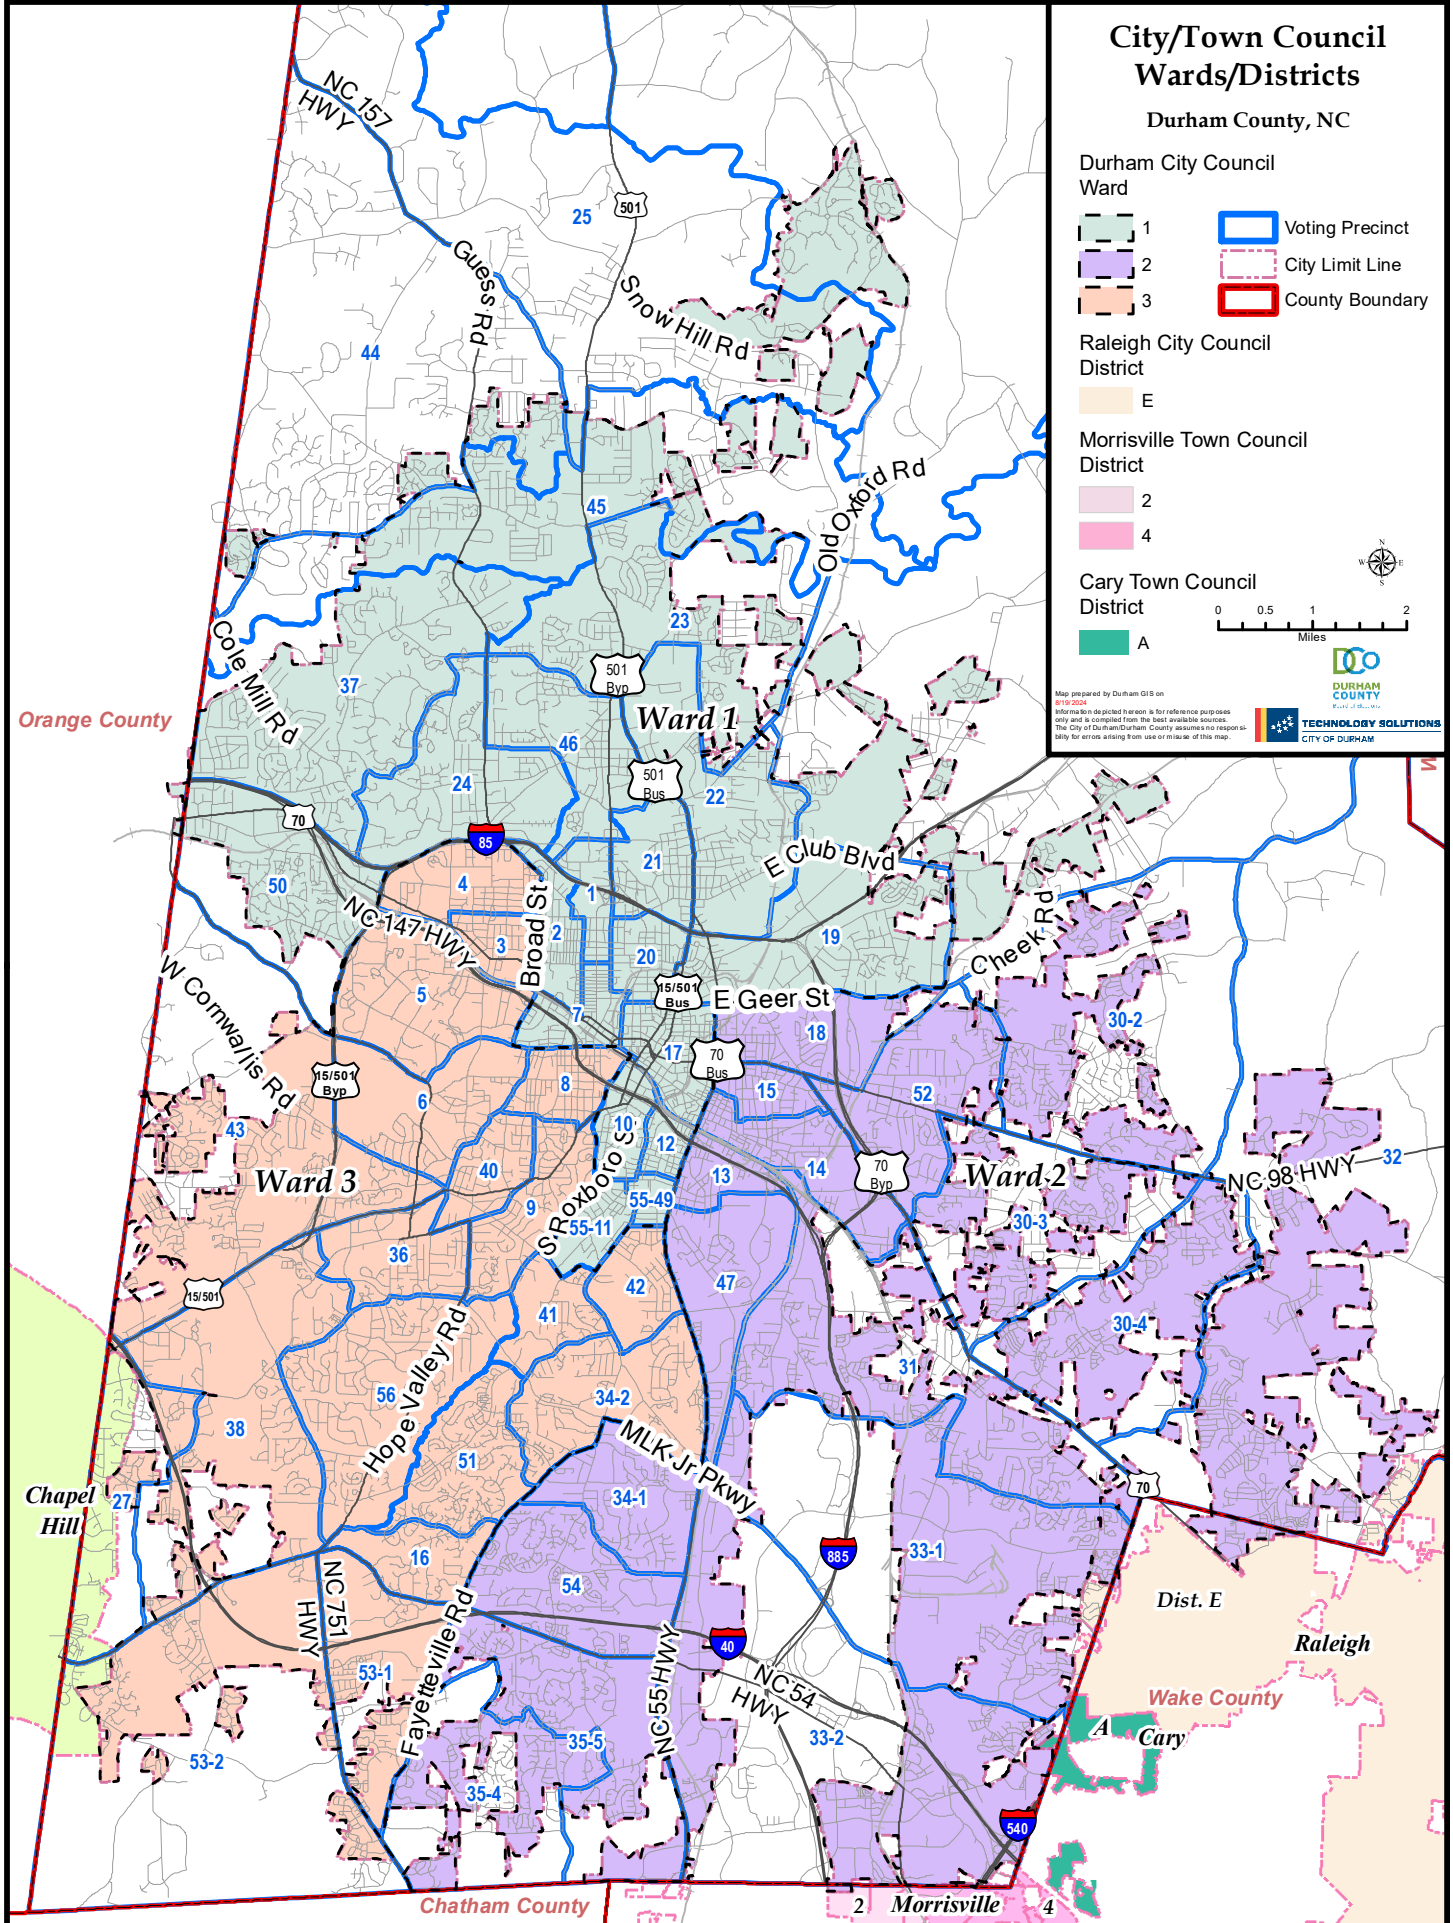

City/Town Council Wards/Districts

Durham County, NC

Durham City Council

Ward

- 1
- 2
- 3
- Voting Precinct
- City Limit Line
- County Boundary

Raleigh City Council

District

- E

Morrisville Town Council

District

- 2
- 4

Cary Town Council

District

- A

Orange County

Chapel Hill

Chatham County

Morrisville

Dist. E

Raleigh

Wake County

Cary