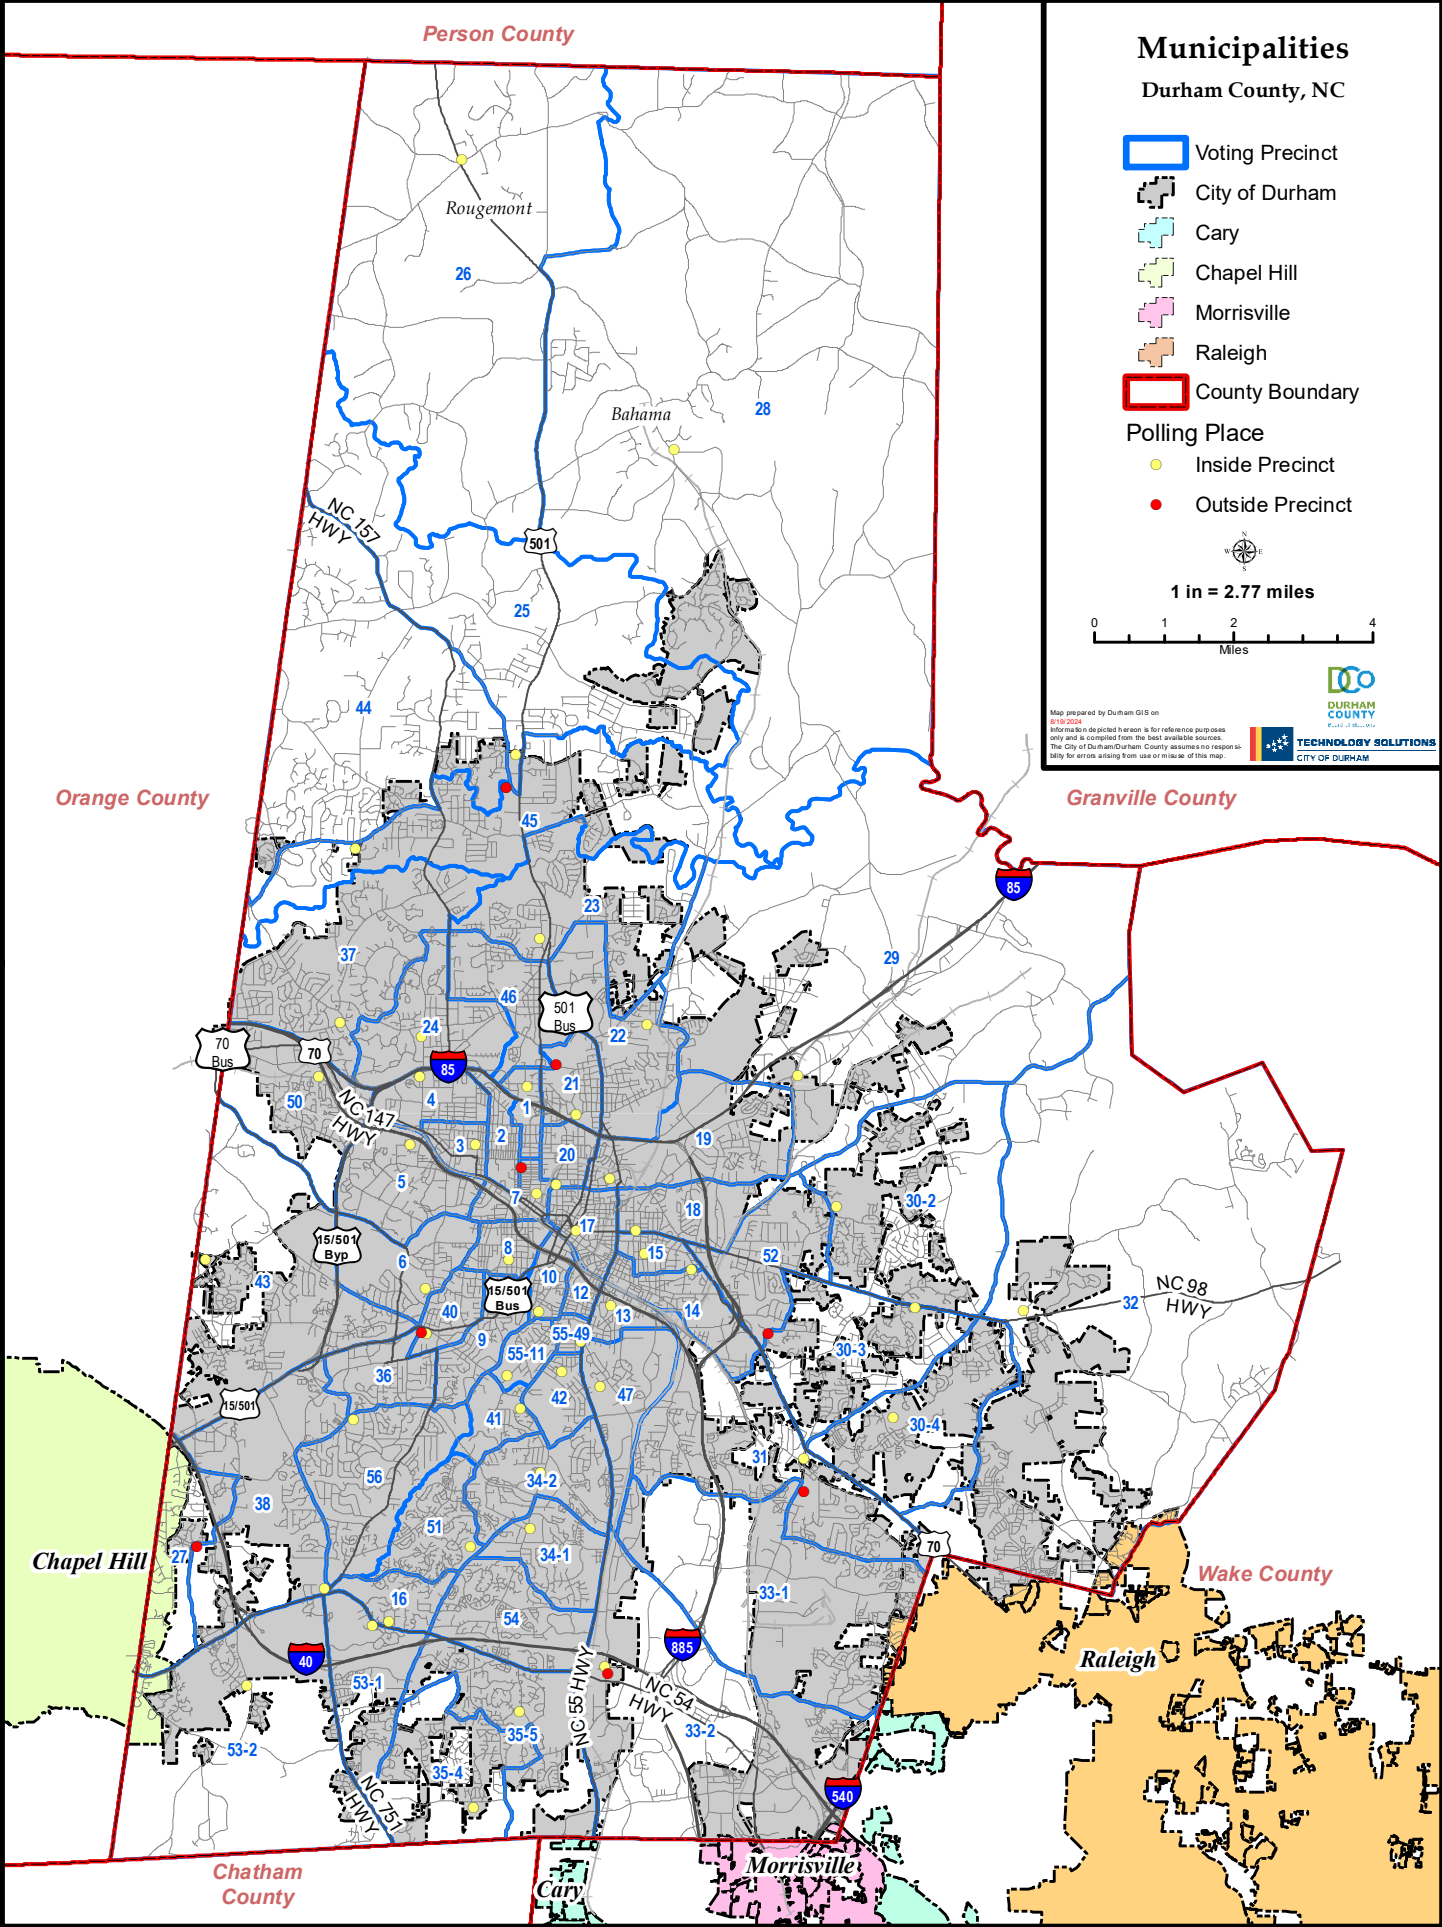

Municipalities

Durham County, NC

- Voting Precinct
- City of Durham
- Cary
- Chapel Hill
- Morrisville
- Raleigh
- County Boundary

Polling Place

- Inside Precinct
- Outside Precinct

1 in = 2.77 miles

TECHNOLOGY SOLUTIONS
CITY OF DURHAM