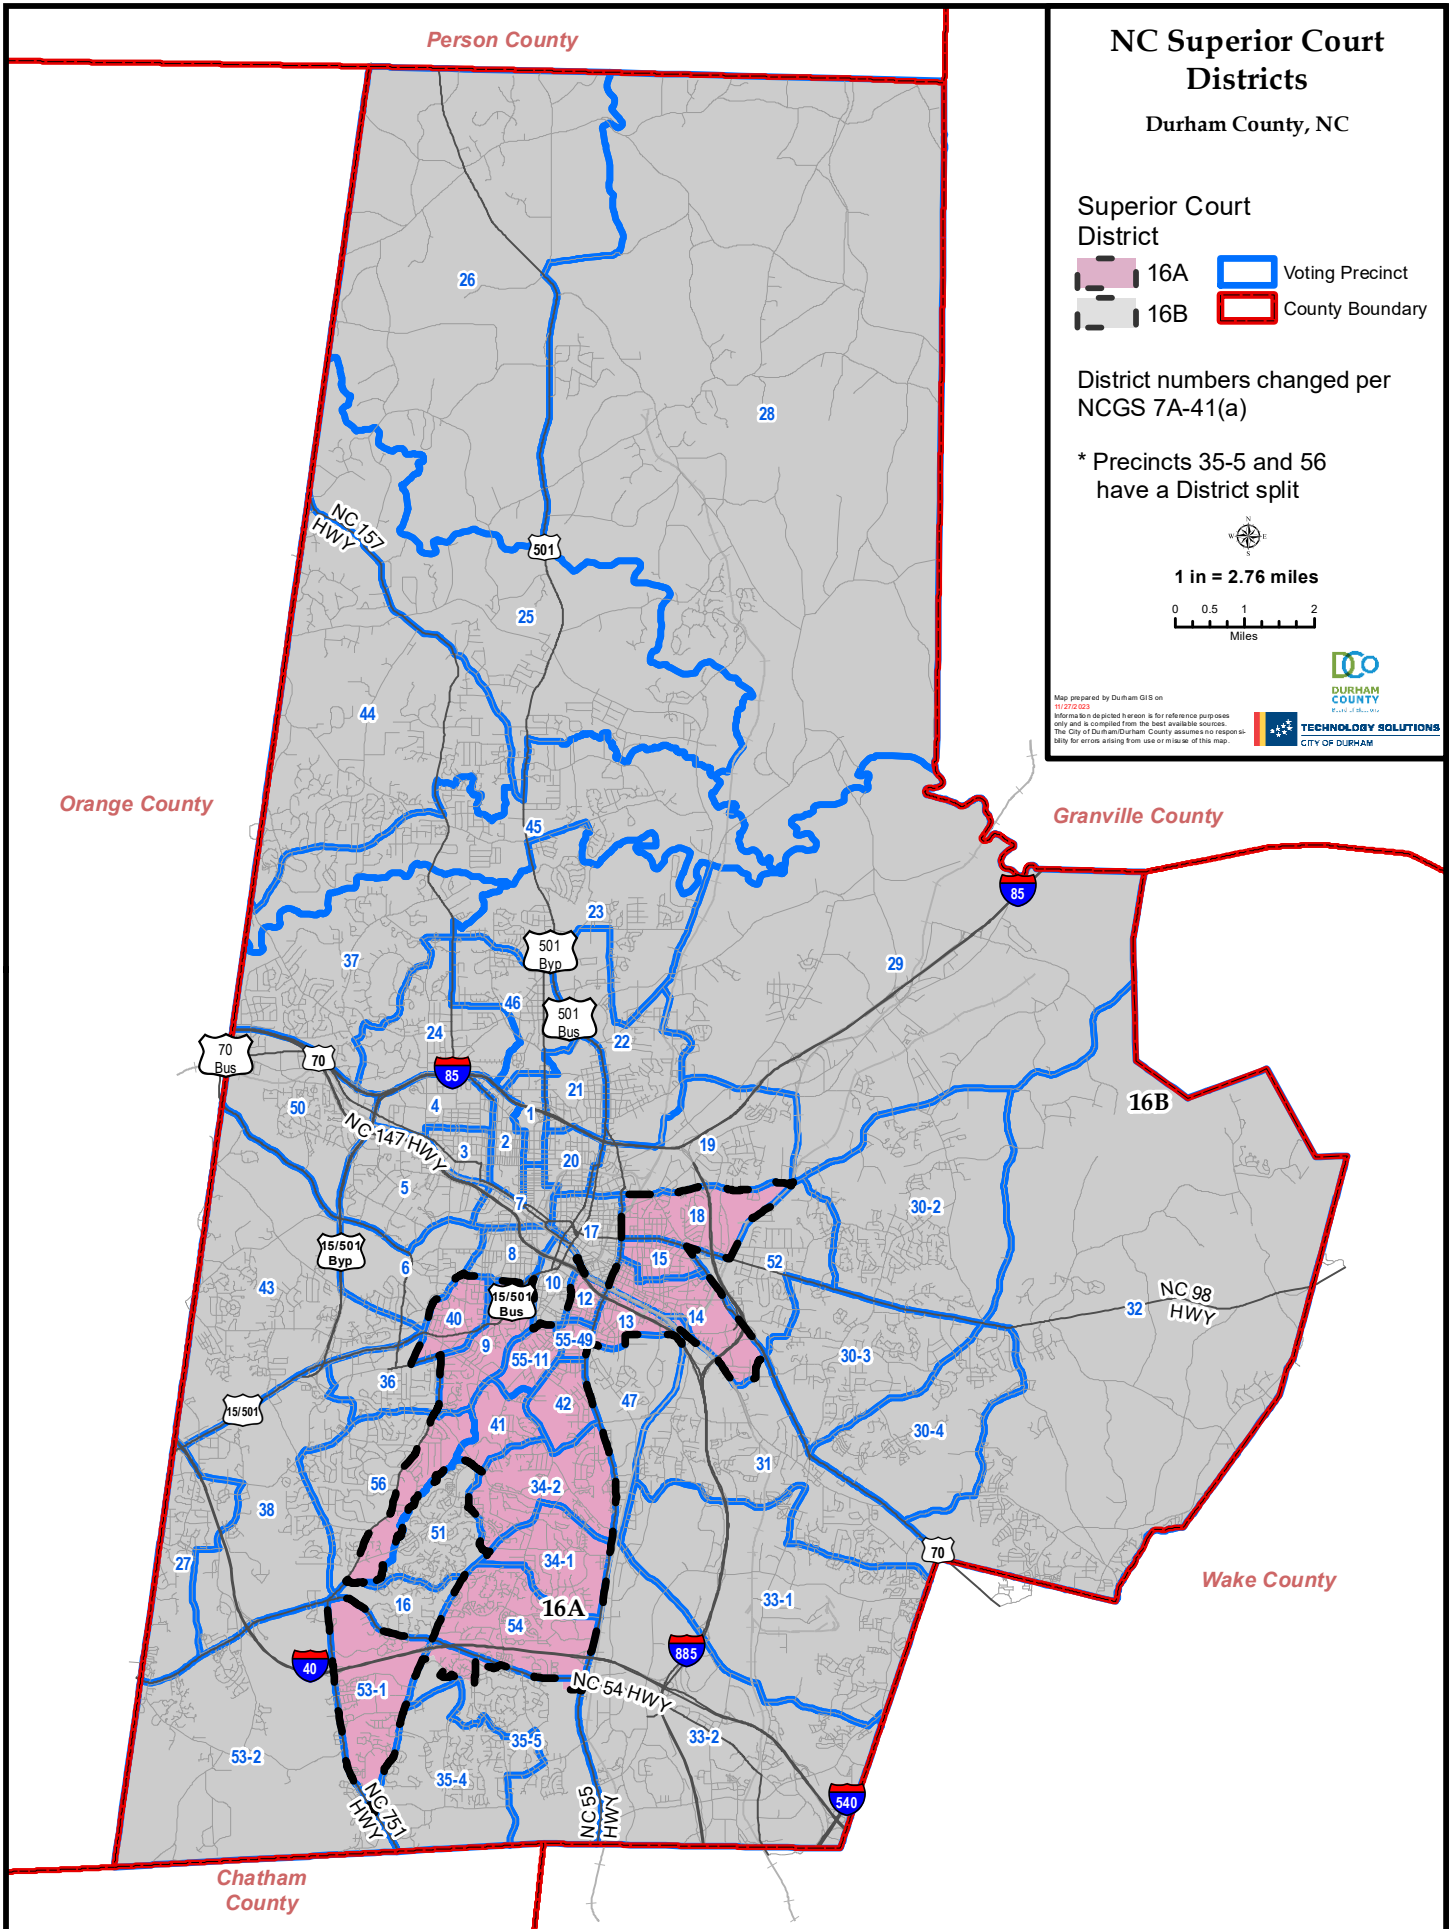

Person County

NC Superior Court Districts

Durham County, NC

Superior Court District

- 16A
- 16B
- Voting Precinct
- County Boundary

District numbers changed per NCGS 7A-41(a)

* Precincts 35-5 and 56 have a District split

1 in = 2.76 miles

Orange County

Granville County

Wake County

Chatham County